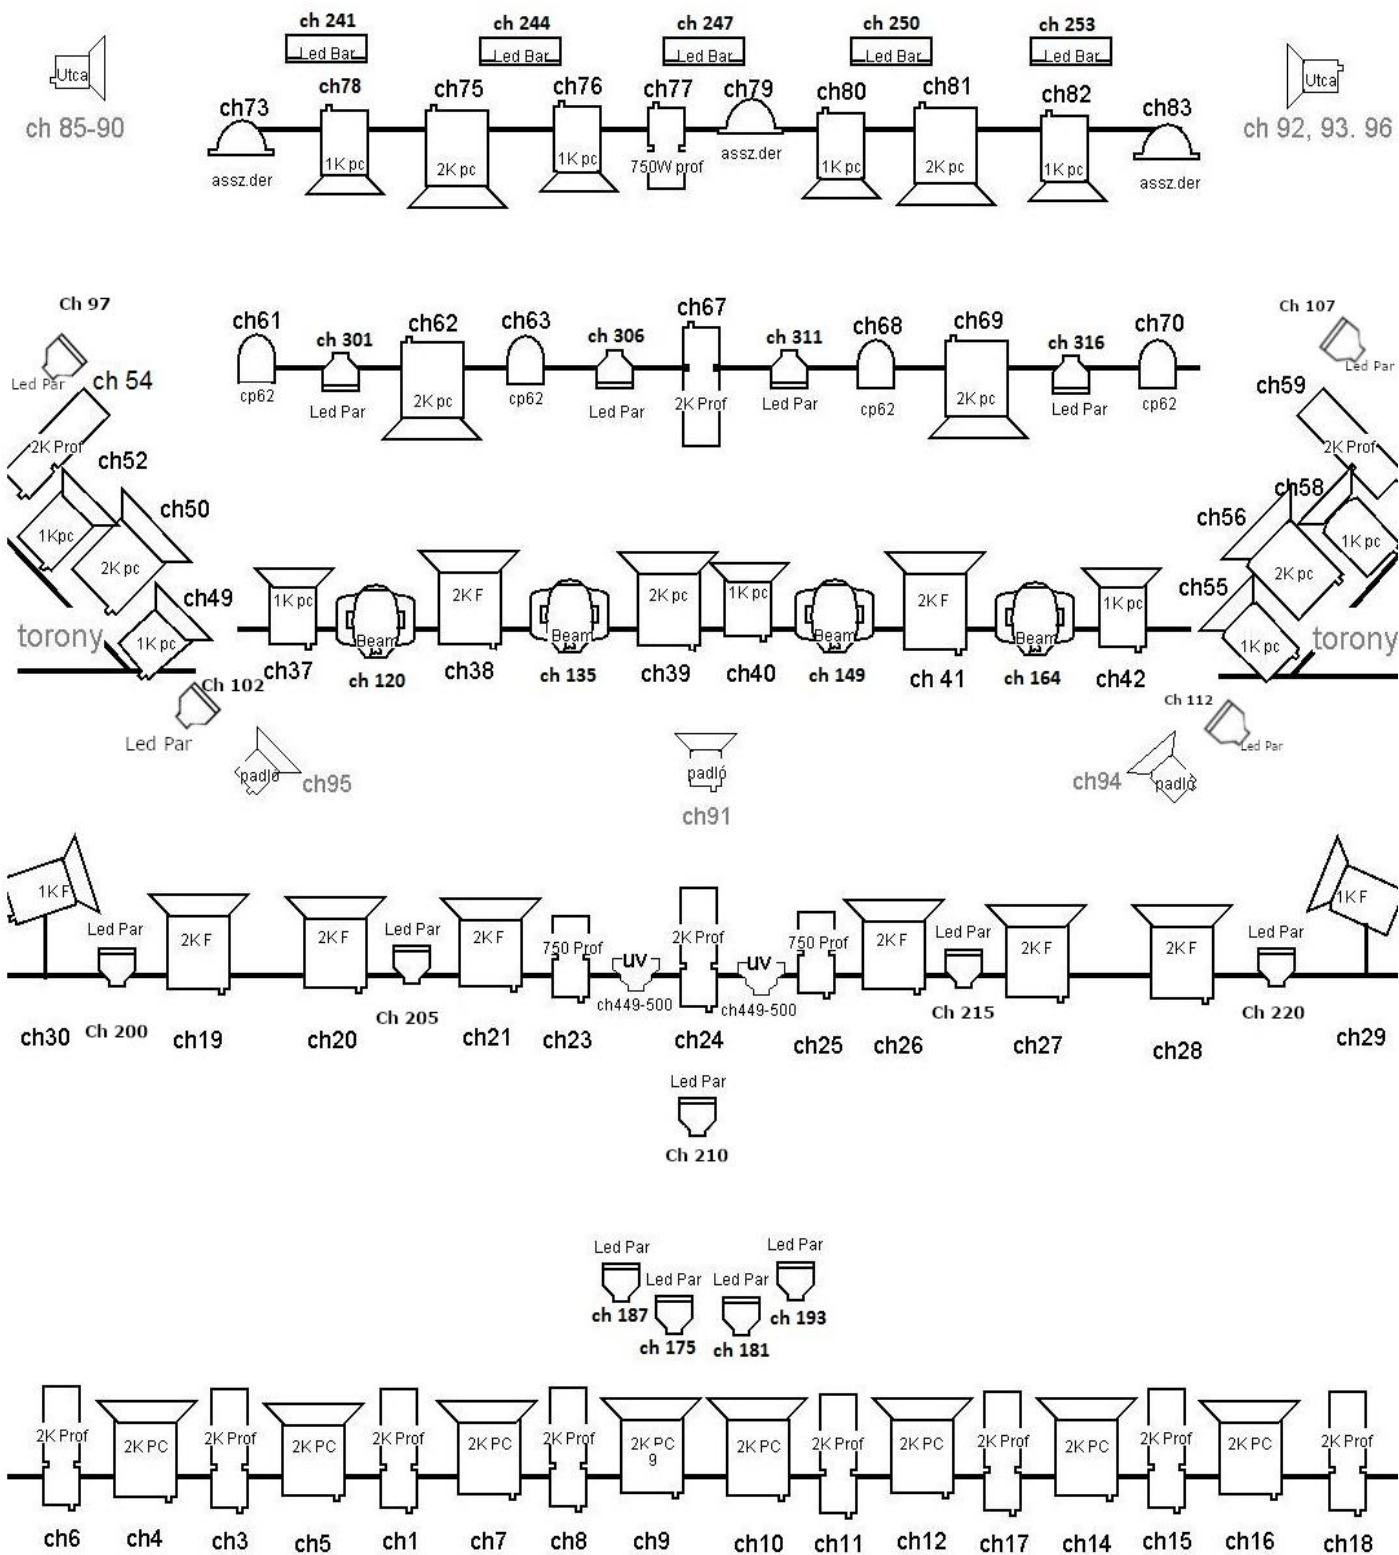

Barátság Kulturális Központ - Hatásvilágítási Tükör

Ch 256
Zenit W600

Ch 266
Zenit W600